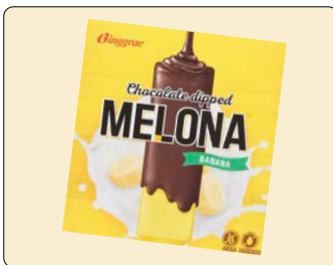

MELONA DESSERT BAR

Banana Chocolate Dipped

Gluten Free

No High Fructose Corn Syrup